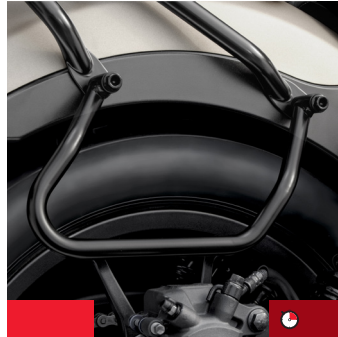

CMX500 REBEL STREET

HONDA
The Power of Dreams

ACCESSORIES FEATURED:

Meter Visor
Rear Carrier
Leather Throw-over Bags

REAR CARRIER KIT 08L70-K87-J00

High quality, black tubular steel construction that provides extra cargo storage space.

LEATHER THROW-OVER BAG SET 08L56-MFE-800A

Black leather Saddlebags offering 16L of storage capacity. Must be combined with Throw-over Bag Stay Set 08L71-K87-A00.

THROW-OVER BAG STAY SET 08L71-K87-A00

Sturdy mounting brackets specifically designed for use with the Leather Throw-over Bags.

METER VISOR KIT 08R72-K87-A00

This small and stylish Polycarbonate screen protects the chest from wind blasts at higher speeds, as well as improving the appearance of the bike.

12V SOCKET 08U70-K87-A00

12V Power Socket allows you to power or charge electrical equipment directly from the bike.