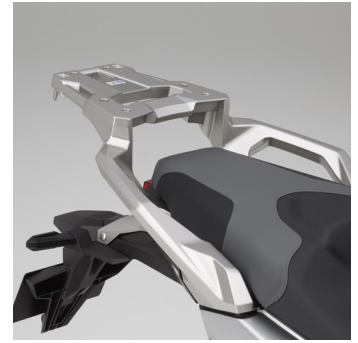

REAR CARRIER

Rear carrier featuring luggage securing hooks. Dimensions: 235 × 275 × 22.5mm