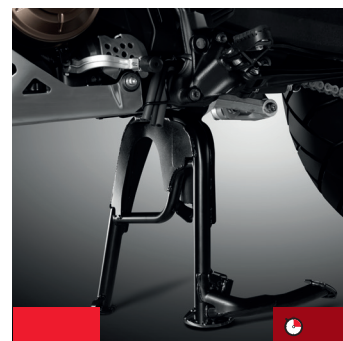

MAIN STAND 08M70-MJP-G50

A Main Stand allows secure parking on a variety of ground surfaces and assists with maintenance.

HEATED GRIPS 08T72-MJP-G50

Slim heated grip kit to improve comfort by preventing hands getting cold. Please note, the following items are required for installation: Heated Grips Attachment. (Image for illustrative purposes only)