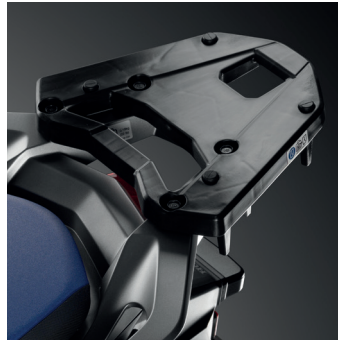

REAR CARRIER

Rear carrier featuring luggage securing hooks. Required for fitment of the 35L Top Box.
Dimensions: 235 x 275 x 22.5mm