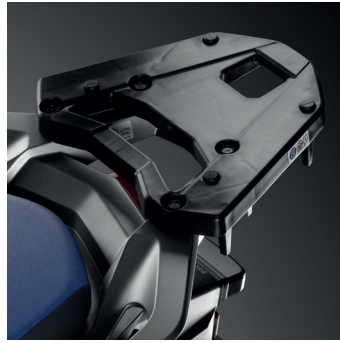

REAR CARRIER

Rear carrier featuring luggage securing hooks.
Dimensions: 235 × 275 × 22.5mm