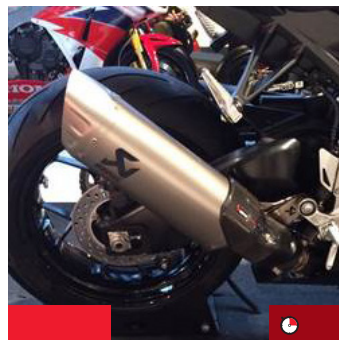

### REAR SEAT COWL

**08F72-MKF-D40ZA**  
VICTORY RED

**08F72-MKF-D10ZA**  
MATT BALLISTIC BLACK METALLIC

Replacing the pillion seat, this colour-matched Rear Seat Cowl featuring the CBR logo, gives your Fireblade a more focused look.

### GRIP END KIT

**08F71-MKF-D40**

Designed to stabilise the vibrations transferred from the engine through the frame, these weighted bar ends will make your ride that little bit smoother and also help protect your bike if it gets dropped.