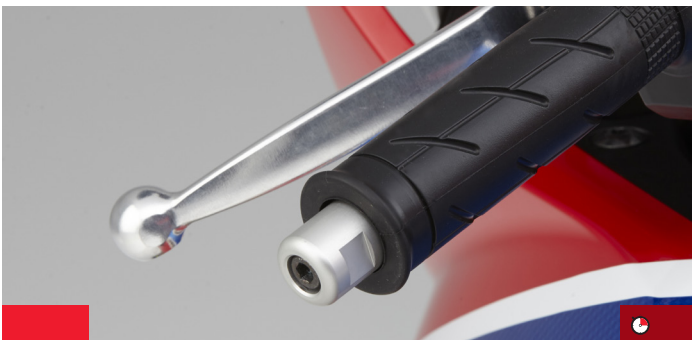

### LI-ION BATTERY ATTACHMENT KIT

**08E73-MKF-D40**

Battery attachment kit allows to connect the Lithium ion battery which is sold separately.

### GRIP END KIT

**08F71-MKF-D40**

Designed to stabilise the vibrations transferred from the engine through the frame, these weighted bar ends will make your ride that little bit smoother and also help protect your bike if it gets dropped.