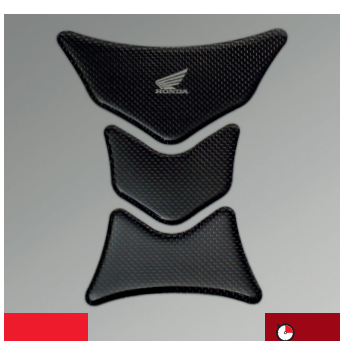

TANK PAD (CARBON-FIBRE EFFECT)
08P61-MEJ-800

A 3-piece carbon-fibre effect, adhesive-backed Tank Pad with a thick, clear lens coating that will help to protect the fuel tank from scratches. Features the Honda Wing logo. Alternative designs also available: Tank Pad (Tulip), Tank Pad (HRC).