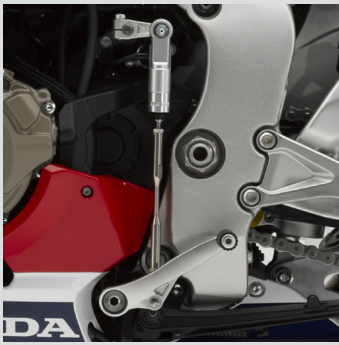

CBR1000RR FIREBLADE 2017 SPORTS / SUPER SPORT PACK

QUICK SHIFTER KIT (SUPER SPORT PACK ONLY)

By measuring the intensity of the shifting input, this system enables the rider to change gear without the need to operate the clutch lever or shut the throttle. The system aids upshifting and downshifting, maximising the riding experience and has three levels of customisable sensitivity.