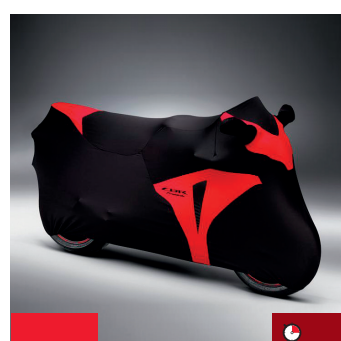

INDOOR COVER
08P34-MEE-800

Luxury Indoor Cover provides extra protection and is internally teaselled to protect the bodywork from scratches. Available in Honda Red and CBR branded designs.

ADDITIONAL ACCESSORIES

Further model accessories not shown are available:

- Indoor Cover (HRC)
- Tank Pads
- Cargo Net
- Protective Film
- Optimate Battery Optimiser

READY-TO-GO PACKS TO SUIT YOUR STYLE AND YOUR BUDGET

Tailored accessory packs to maximise your motorcycle enjoyment. Specifically designed for you and your Honda. To guarantee maximum enjoyment, they will be precisely fitted by our Honda technicians.

SPORTS PACK

- 12v Socket
- Rear Hugger
- Grip End Kit
- Rear Seat Cowl

SUPER SPORTS PACK

- 12v Socket
- Rear Hugger
- Grip End Kit
- Rear Seat Cowl
- Quick Shifter Kit

SPORT TOURING PACK

- 12v Socket
- Rear Hugger
- Grip End Kit
- Tank Bag
- Rear Seat Bag